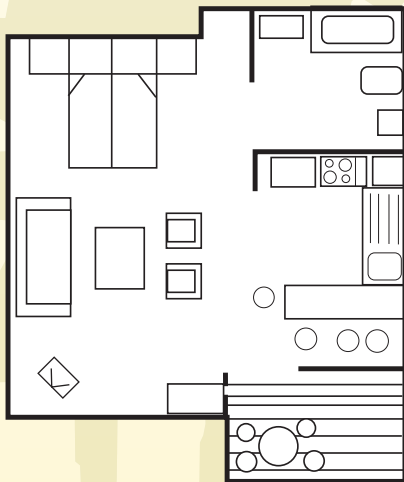

PINE LODGE CHALET CONFIGURATIONS*

8 sleeper
(with bunk beds)

8 sleeper

5 sleeper
(with bunk beds)

4 sleeper

Site Cabin (x2)

"where people care about people"

*PLEASE NOTE: There may be some variations from the above diagrams. Diagrams not to scale.