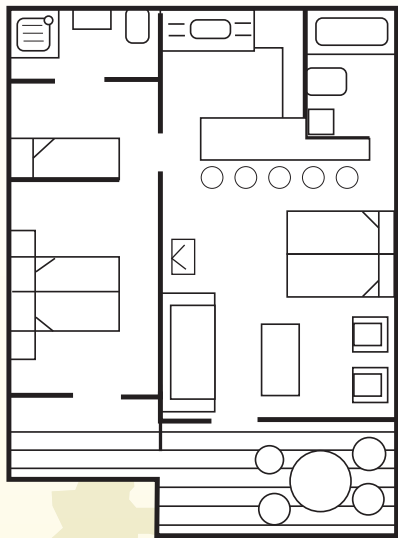

PINE LODGE CHALET CONFIGURATIONS*

8 sleeper
(with bunk beds)

8 sleeper

5 sleeper
(with bunk beds)

4 sleeper

Site Cabin (x2)

"where people care about people"

*PLEASE NOTE: There may be some variations from the above diagrams. Diagrams not to scale.