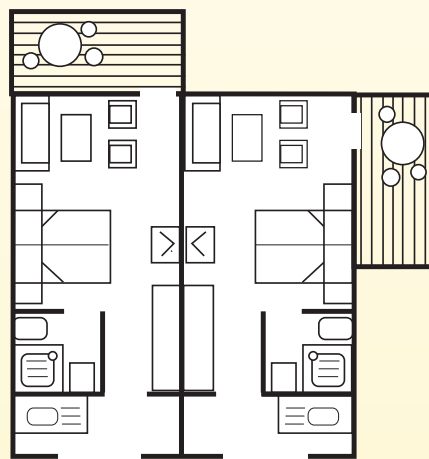

PINE LODGE CHALET CONFIGURATIONS*

8 sleeper
(with bunk beds)

8 sleeper

5 sleeper
(with bunk beds)

4 sleeper

Site Cabin (x2)

"where people care about people"

*PLEASE NOTE: There may be some variations from the above diagrams. Diagrams not to scale.