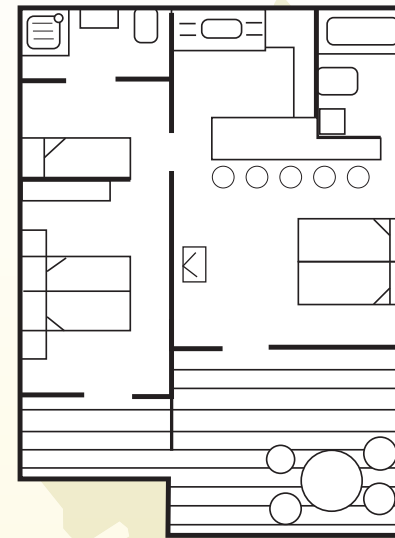

PINE LODGE CHALET CONFIGURATIONS*

8 sleeper
(with bunk beds)

8 sleeper

5 sleeper
(with bunk beds)

4 sleeper

Site Cabin (x2)

"where people care about people"

*PLEASE NOTE: There may be some variations from the above diagrams. Diagrams not to scale.