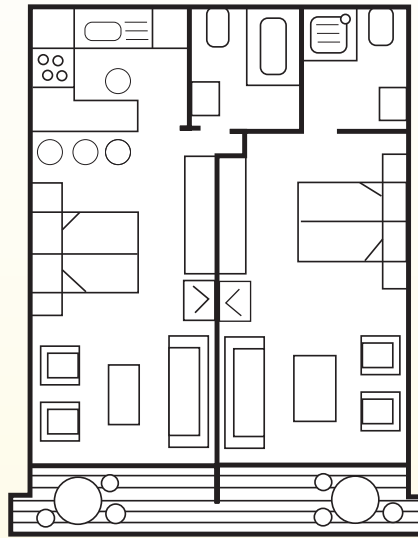

PINE LODGE CHALET CONFIGURATIONS*

8 sleeper
(with bunk beds)

8 sleeper

5 sleeper
(with bunk beds)

4 sleeper

Site Cabin (x2)

"where people care about people"

*PLEASE NOTE: There may be some variations from the above diagrams. Diagrams not to scale.