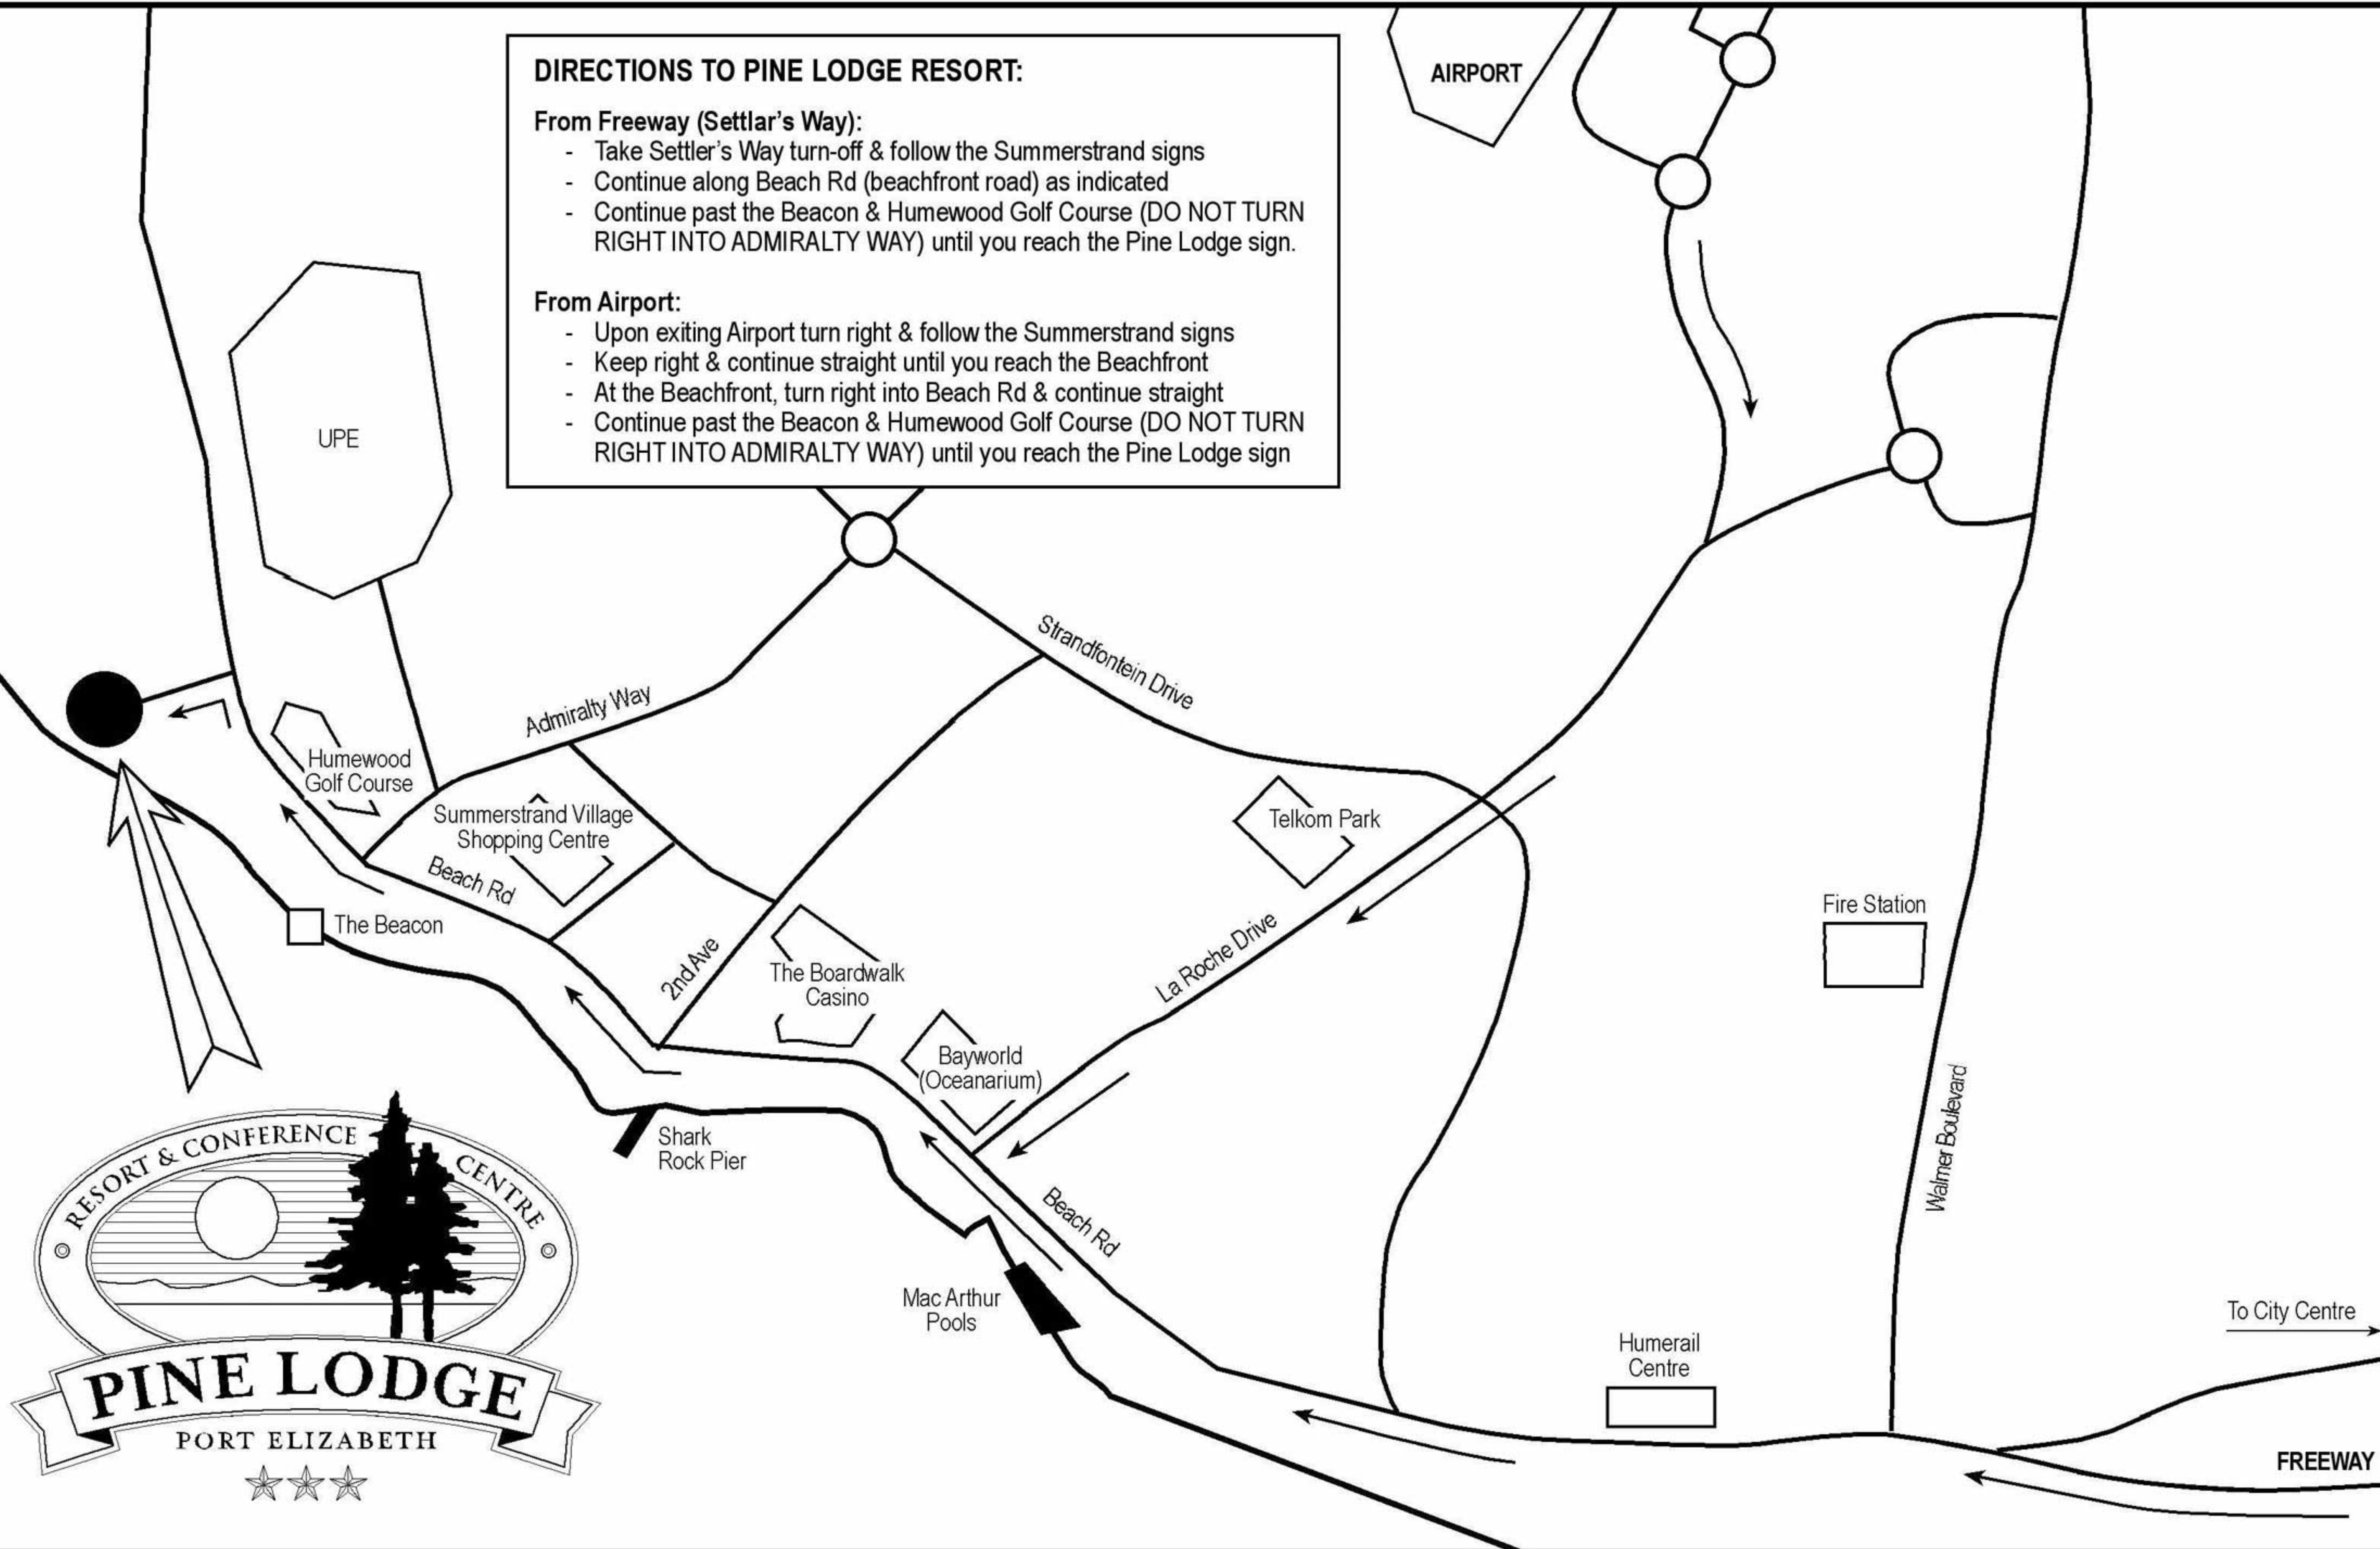

DIRECTIONS TO PINE LODGE RESORT:

From Freeway (Settler's Way):

- Take Settler's Way turn-off & follow the Summerstrand signs
- Continue along Beach Rd (beachfront road) as indicated
- Continue past the Beacon & Humewood Golf Course (DO NOT TURN RIGHT INTO ADMIRALTY WAY) until you reach the Pine Lodge sign.

From Airport:

- Upon exiting Airport turn right & follow the Summerstrand signs
- Keep right & continue straight until you reach the Beachfront
- At the Beachfront, turn right into Beach Rd & continue straight
- Continue past the Beacon & Humewood Golf Course (DO NOT TURN RIGHT INTO ADMIRALTY WAY) until you reach the Pine Lodge sign